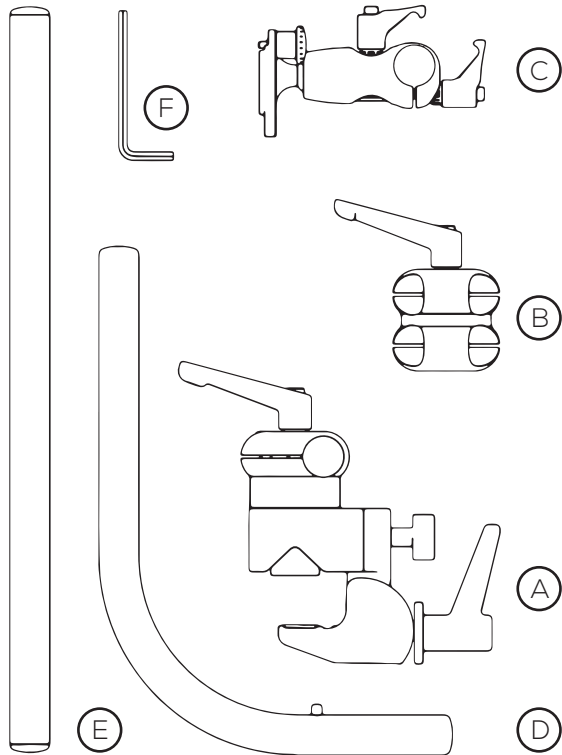

Name: ClampOnMount
Model Number: #12.1760

Instruction ID: #00.5013_D

Mounting kit / Montageset

- (A) = 1x Tableclamp/Tischklemme
- (B) = 1x Universal QuickShift
- (C) = 1x UDS-DC/UGA-DC
- (D) = 1x L-Tube/Rohr
- (E) = 1x 40cm (16") Tube/Rohr
- (F) = 1x Allen Key/Inbusschlüssel