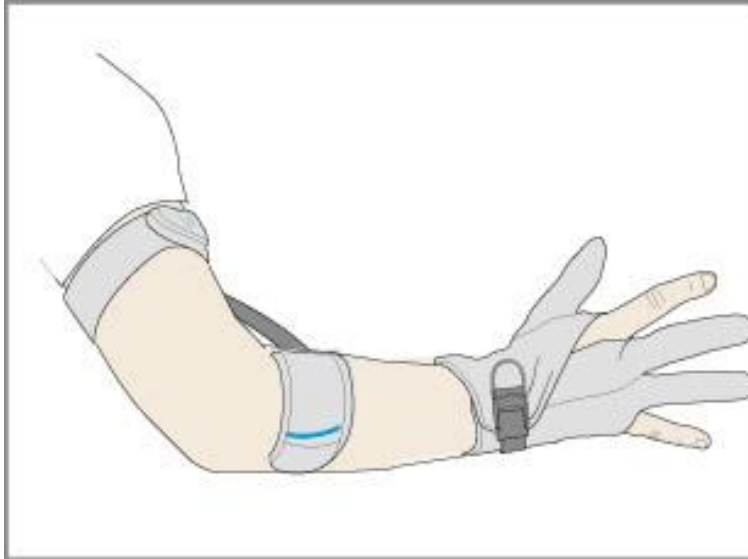

Size guide

How to measure the hand

Size guide

Arm straps

Arm Strap Size Guide	S	M	L
Arm Circumference [cm]	16-23	21-34	32-45
[Inch]	6.3-9.1	8.3-13.4	12.6-17.7

Size guide

Carry Solution

Carry Solution Size Guide	S/M	L/XL
Hip Circumference [cm]	74-94	92-128
[Inch]	29.1-37.0	36.2-50.4