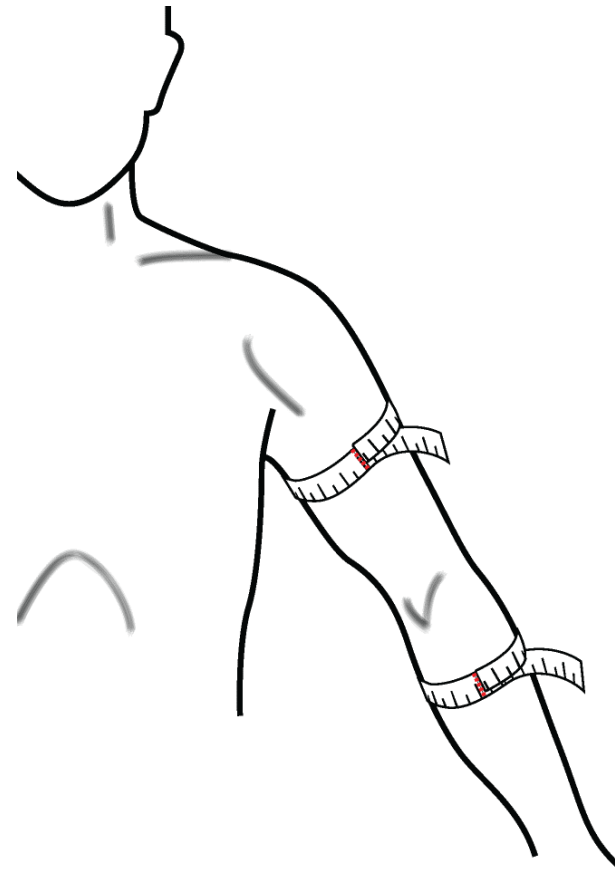

Size guide

How to measure the hand

Size guide

Arm straps

Arm Strap Size Guide	S	M	L
Arm Circumference [cm]	16-23	21-34	32-45
[Inch]	6.3-9.1	8.3-13.4	12.6-17.7

Size guide

Carry Solution

Carry Solution Size Guide	S/M	L/XL
Hip Circumference [cm]	74-94	92-128
[Inch]	29.1-37.0	36.2-50.4