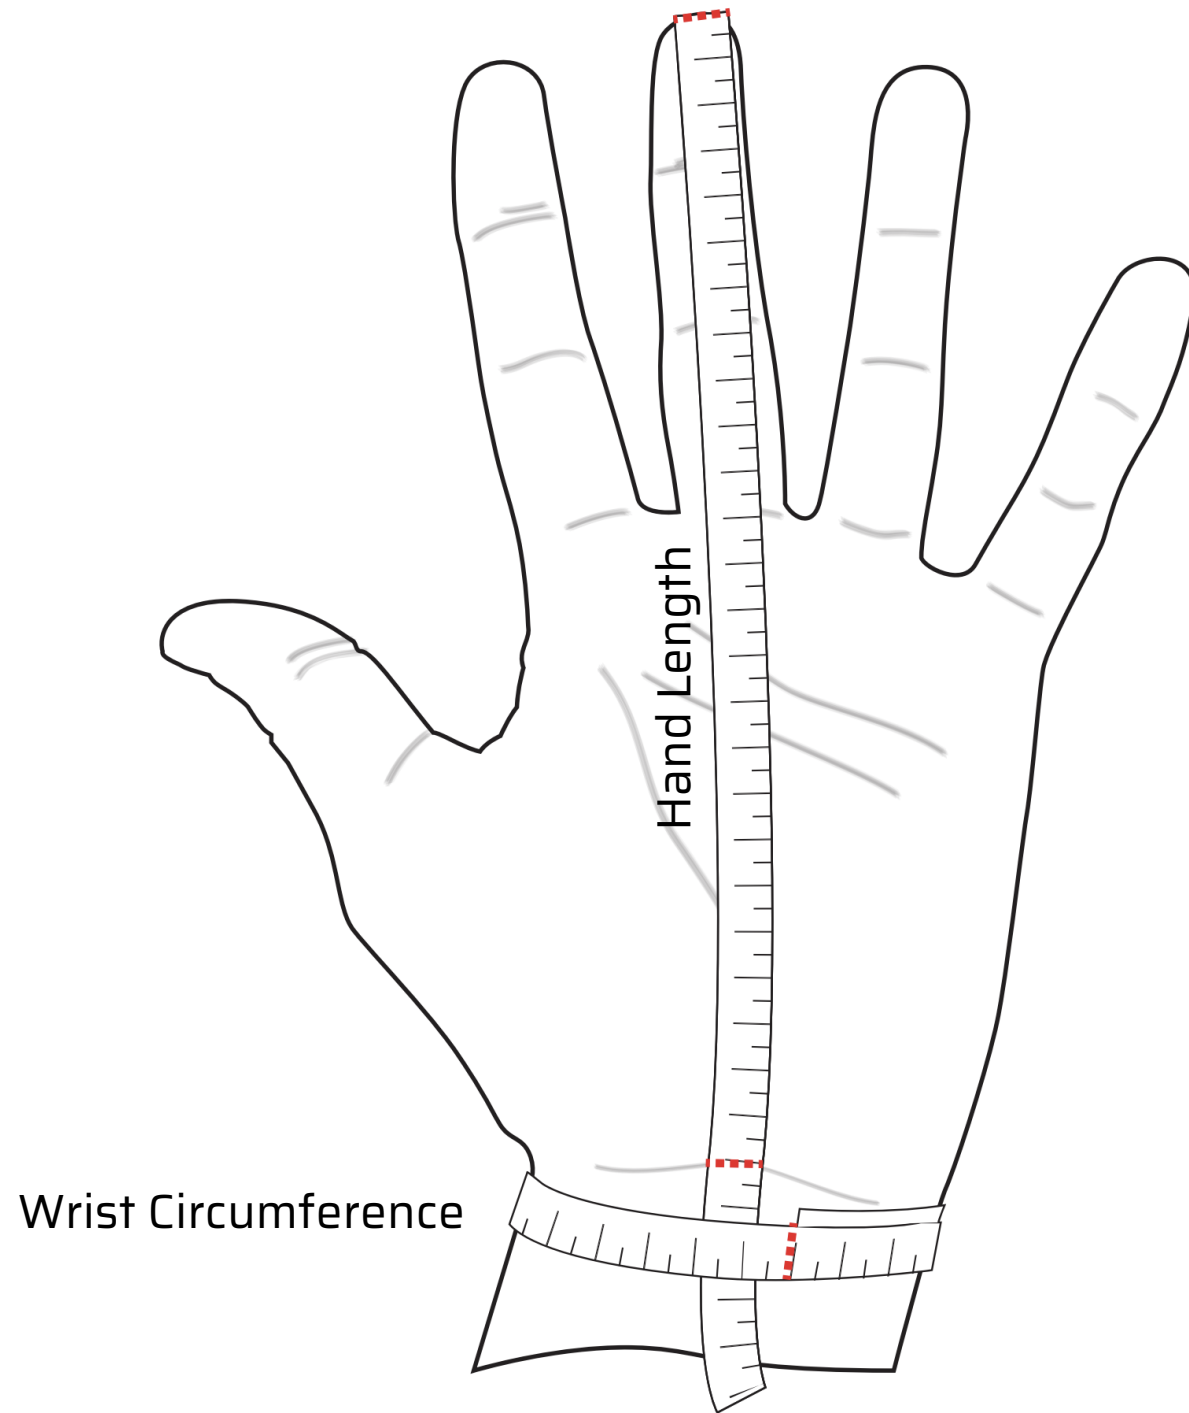

Size guide

How to measure the hand

Size guide

Arm straps

Arm Strap Size Guide	S	M	L
Arm Circumference [cm]	16-23	21-34	32-45
[Inch]	6.3-9.1	8.3-13.4	12.6-17.7

Size guide

Carry Solution

Carry Solution Size Guide	S/M	L/XL
Hip Circumference [cm]	74-94	92-128
[Inch]	29.1-37.0	36.2-50.4